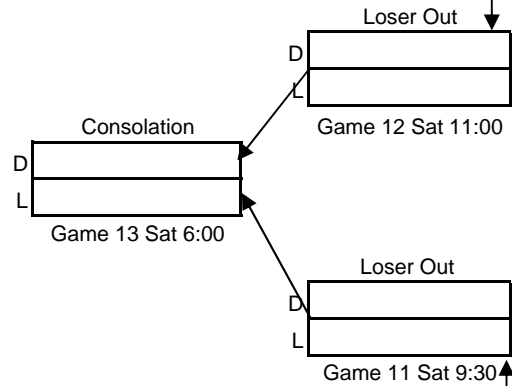

**District 6-C
2010 Tournaments
Boys - Feb 9 & 11-13
Girls - Feb 16 & 18-20
Shrine Auditorium**

Game 1 and 2 are Play-In (Loser Out) Games.

The highest remaining seed after game 1 and 2 will play Game 5.

The lower seed of the two play-in games will play Game 3